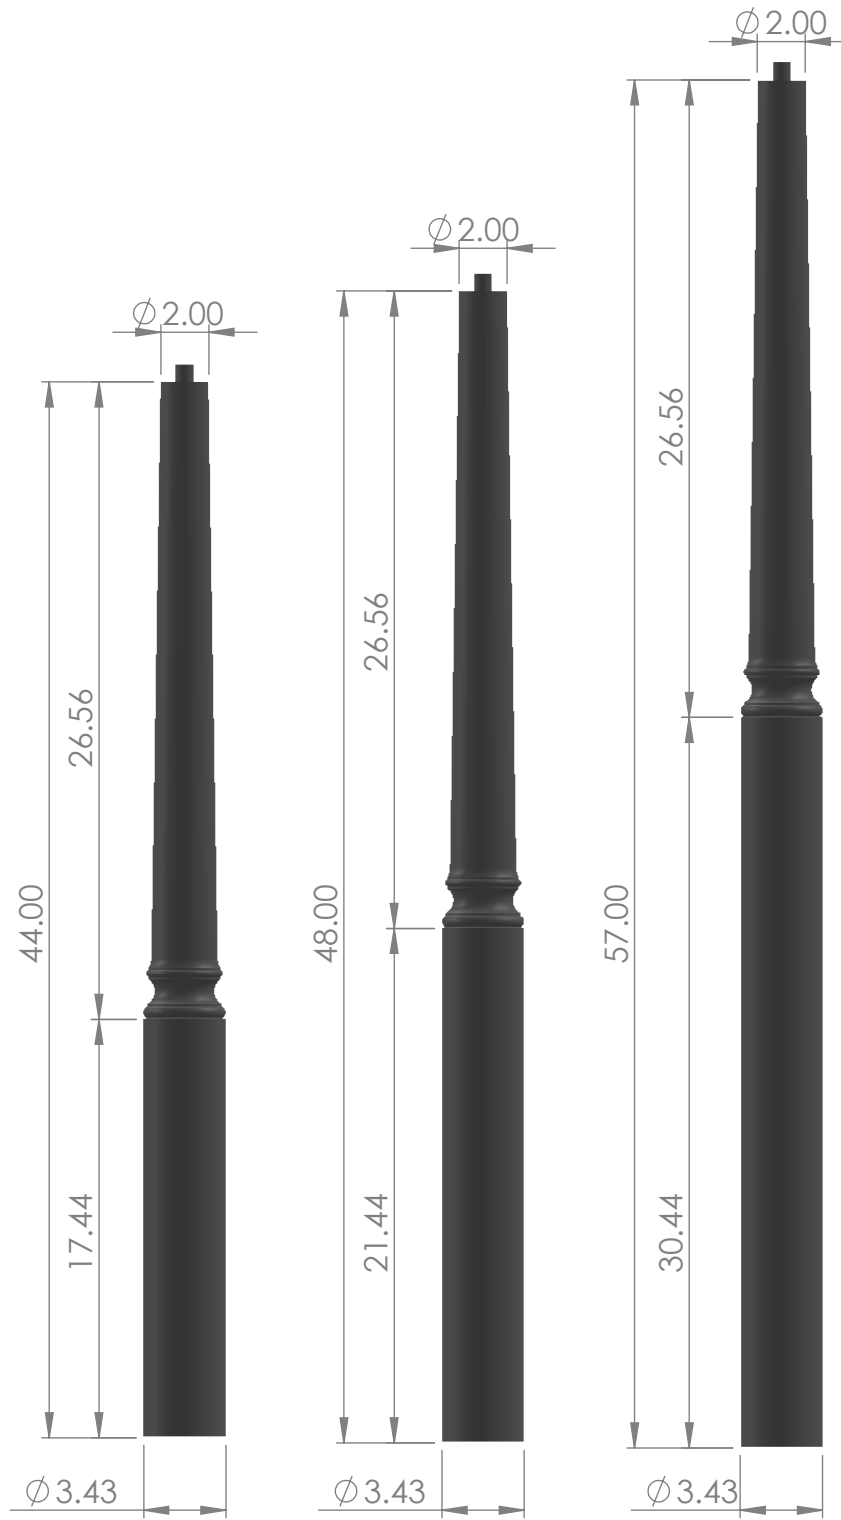

2

1

B

B

A

A

# KINZEL WOOD PRODUCTS

DWG. NO.

K2208R

PROPRIETARY AND CONFIDENTIAL

THE INFORMATION CONTAINED IN THIS DRAWING IS THE SOLE PROPERTY OF <INSERT COMPANY NAME HERE>. ANY REPRODUCTION IN PART OR AS A WHOLE WITHOUT THE WRITTEN PERMISSION OF <INSERT COMPANY NAME HERE> IS PROHIBITED.

TITLE:

K2208R Newel Posts

SCALE: 1:20

SHEET 1 OF 1

2

1